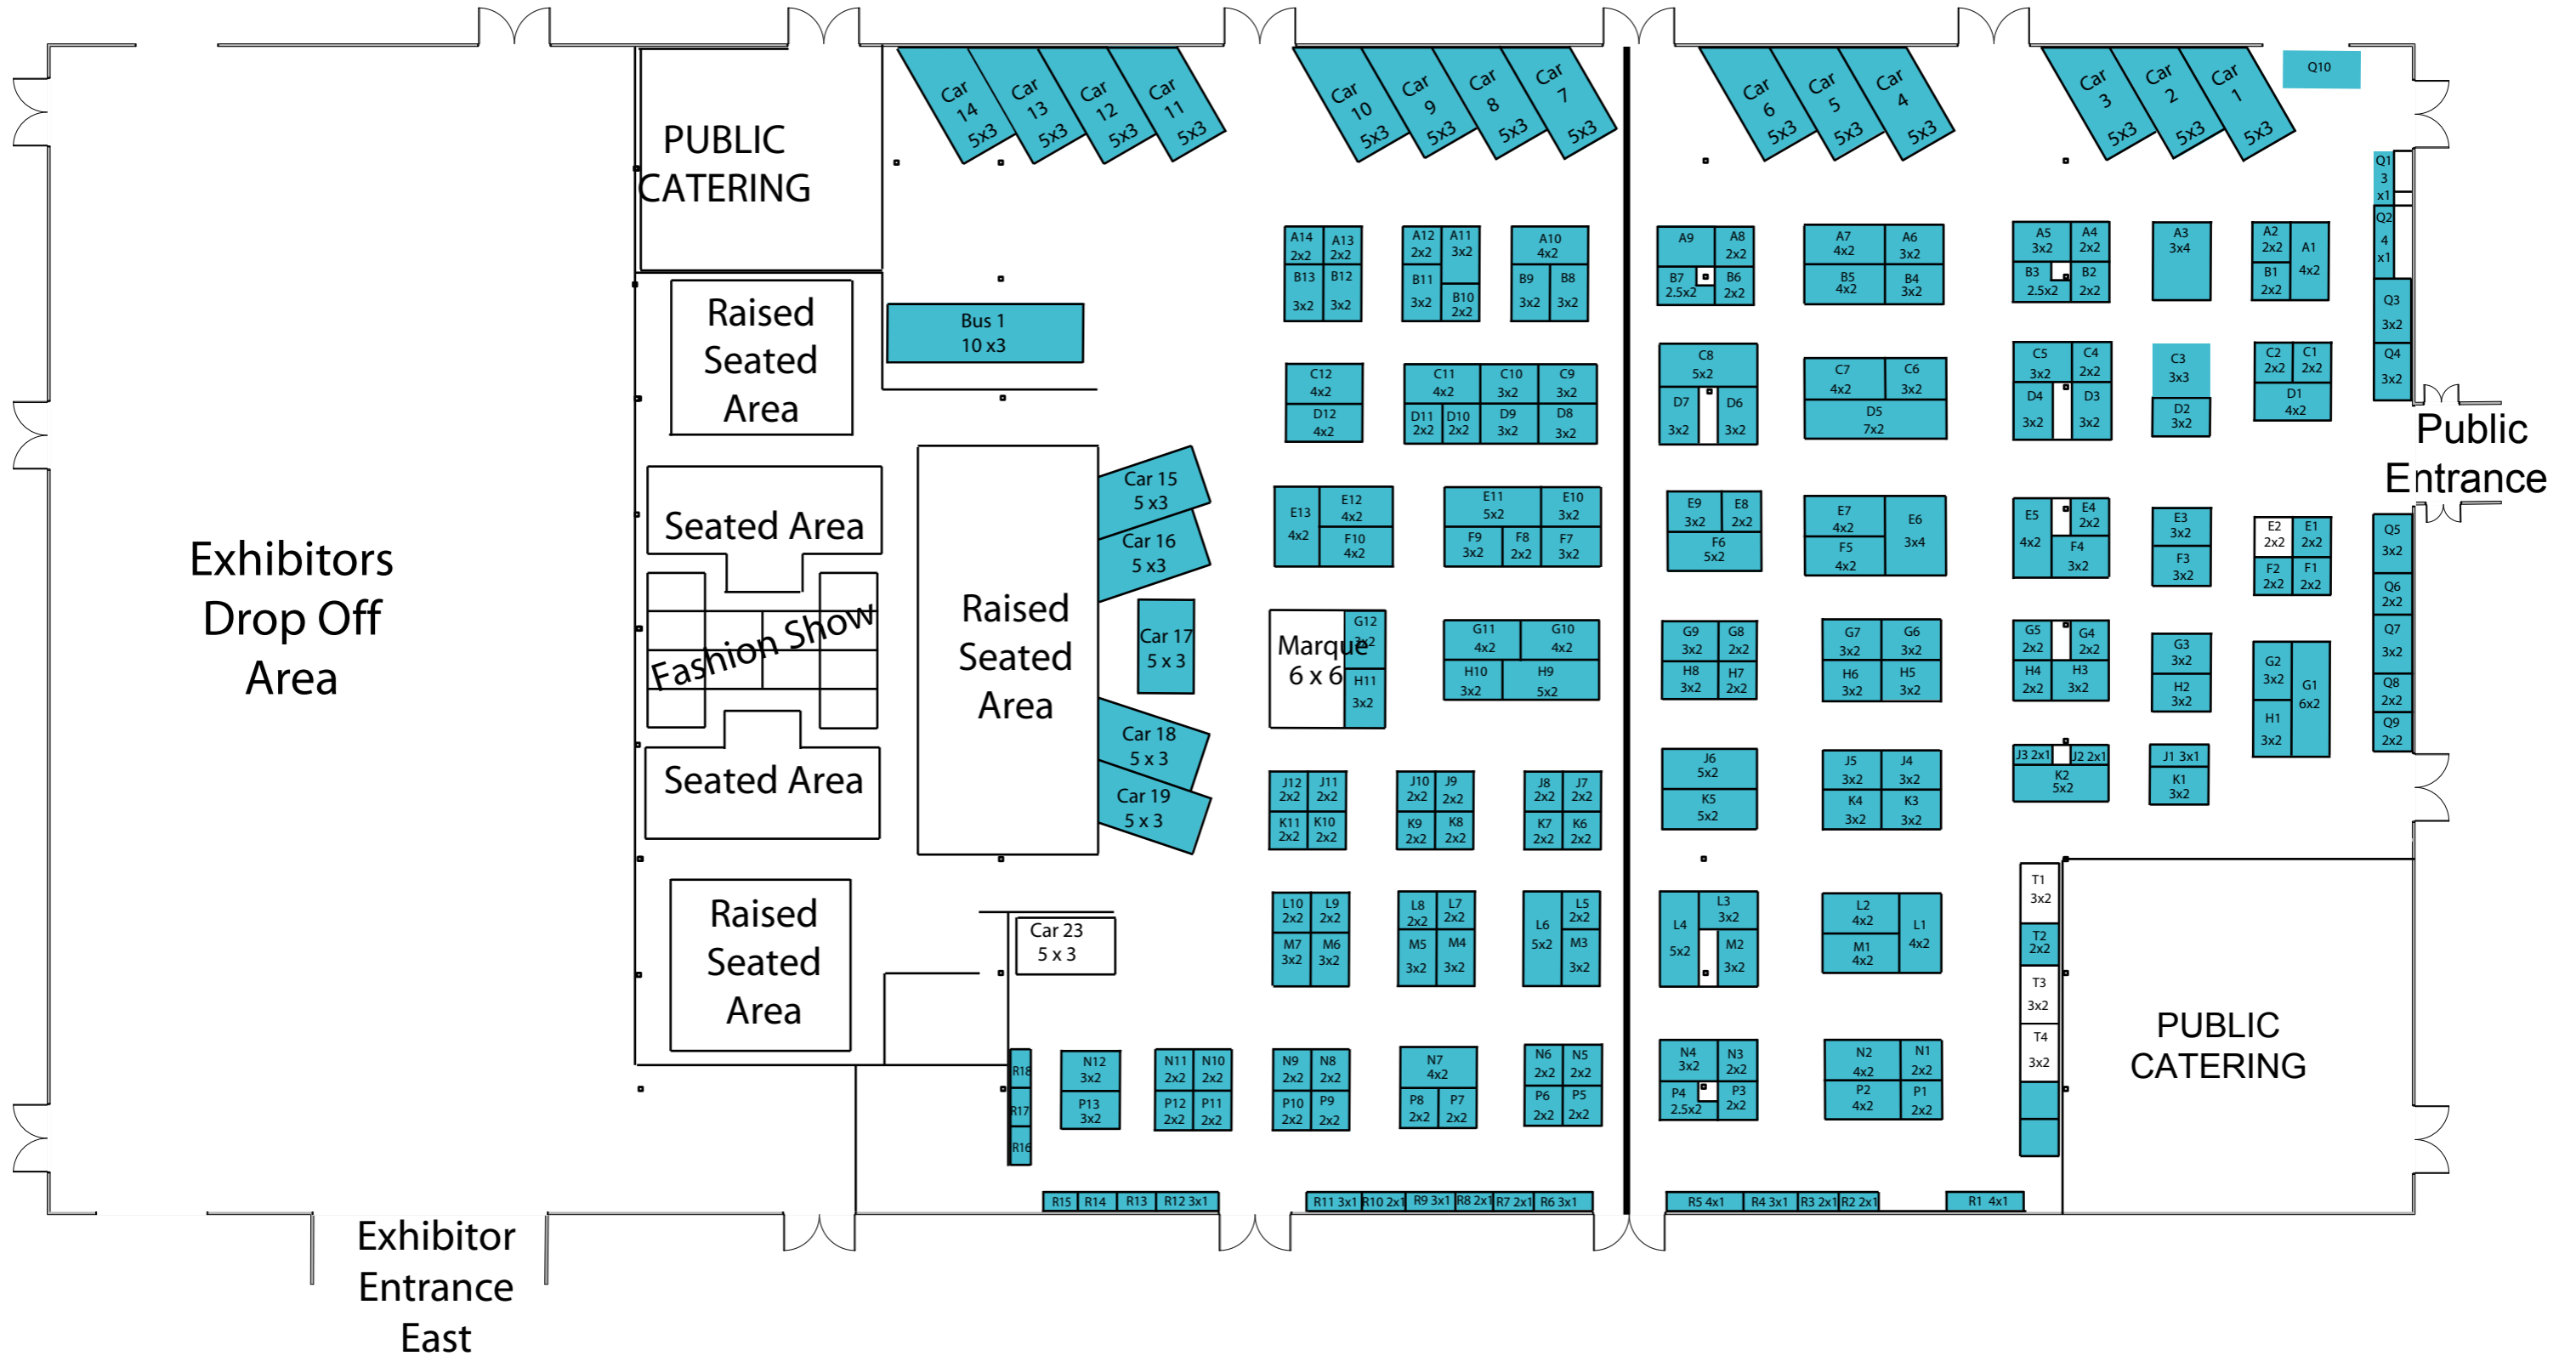

Your Wedding Exhibition 2012

P & J Arena

YWE 2012
P & J Arena

- | | | | | | | | | | | | |
|---|---|---|---|---|---|--|---|---|---|---|---|
|  |  |  |  |  |  |  |  |  |  |  |  |
| Accom | Beauty | Bridal | Cake | Car | Castle | Catering | Entertain | Accessories | Fashion | Favour | Financial Services |
|  |  |  |  |  |  |  |  |  |  |  |  |
| Flower | Registry | Hairdresser | Hats | Hen & Stag | Hotel | Jeweler | Kilts etc | Marquee Hire | MOTB | Lingerie | Photo |
|  |  |  |  |  |  |  |  |  |  | Issue 16
15 th Nov 2011
2000Hrs | |
| Piper | Reception Venue | Solicitors | Stationery | Image Consultant | Tiaras | Travel Agent | Video | Wedding Publication | Wedding Planner | | |

YWE 2012
P & J Arena

											
Beauty	Bridal	Cake	Car	Castle	Catering	Child Care	Entertain	Accessories	Fashion	Favour	Financial Services
											
Flower	Gift	Hairdresser	Hats	Hen & Stag	Hotel	Jeweler	Kilts etc	Marquee Hire	MOTB	Lingerie	Photo
										Issue 16 15th Nov. 2011 2000 Hrs	
Piper	Registry	Solicitors	Stationery	Image Consultant	Tiaras	Travel Agents	Video	Wedding Publication	Wedding Planner		