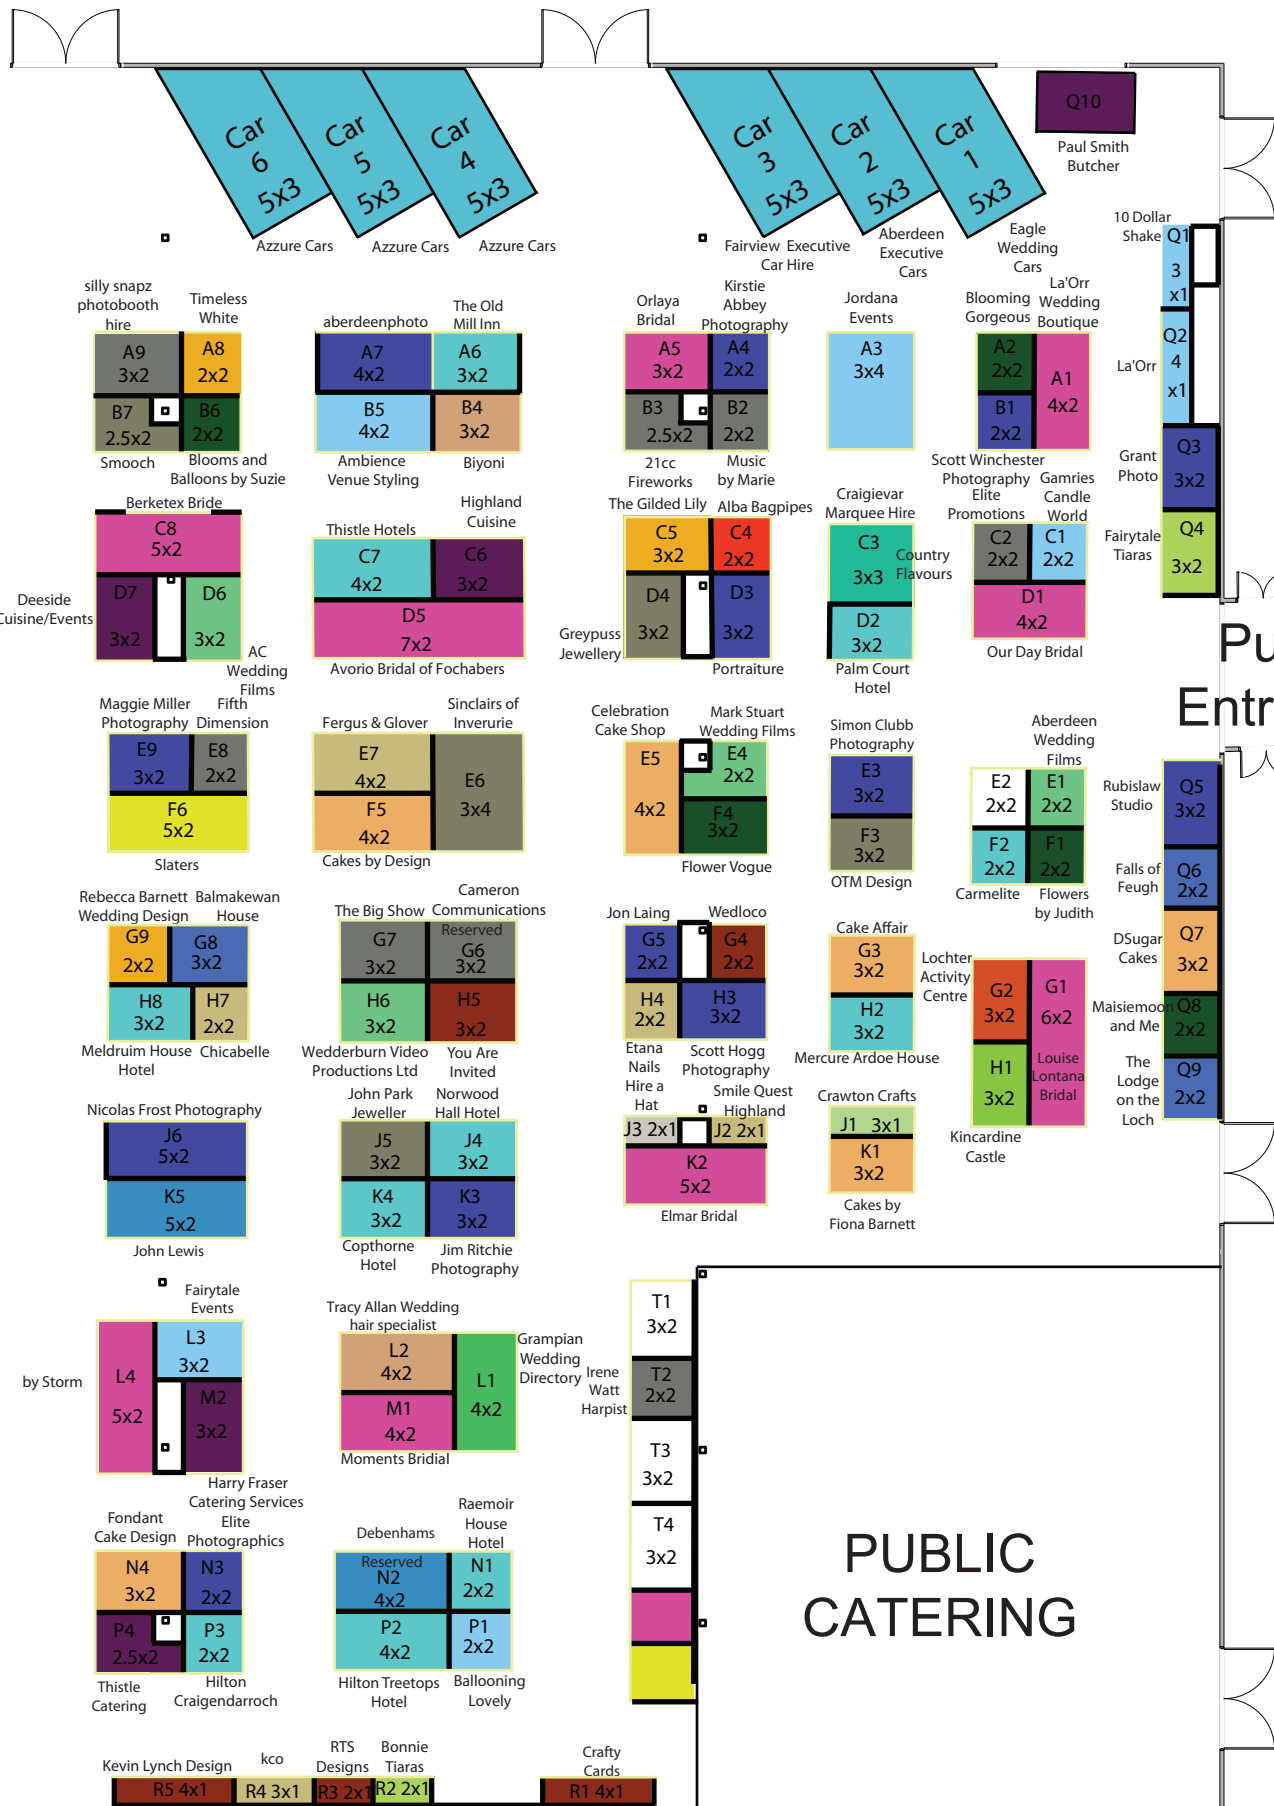

Your Wedding Exhibition 2012

P & J Arena

YWE 2012
P & J Arena

- | | | | | | | | | | | | |
|---|---|---|---|---|---|--|---|---|---|---|---|
|  |  |  |  |  |  |  |  |  |  |  |  |
| Accom | Beauty | Bridal | Cake | Car | Castle | Catering | Entertain | Accessories | Fashion | Favour | Financial Services |
|  |  |  |  |  |  |  |  |  |  |  |  |
| Flower | Registry | Hairdresser | Hats | Hen & Stag | Hotel | Jeweler | Kilts etc | Marquee Hire | MOTB | Lingerie | Photo |
|  |  |  |  |  |  |  |  |  |  | Issue 16
15 th Nov 2011
2000Hrs | |
| Piper | Reception Venue | Solicitors | Stationery | Image Consultant | Tiaras | Travel Agent | Video | Wedding Publication | Wedding Planner | | |

YWE 2012
P & J Arena

											
Beauty	Bridal	Cake	Car	Castle	Catering	Child Care	Entertain	Accessories	Fashion	Favour	Financial Services
											
Flower	Gift	Hairdresser	Hats	Hen & Stag	Hotel	Jeweler	Kilts etc	Marquee Hire	MOTB	Lingerie	Photo
										Issue 16 15th Nov. 2011 2000 Hrs	
Piper	Registry	Solicitors	Stationery	Image Consultant	Tiaras	Travel Agents	Video	Wedding Publication	Wedding Planner		