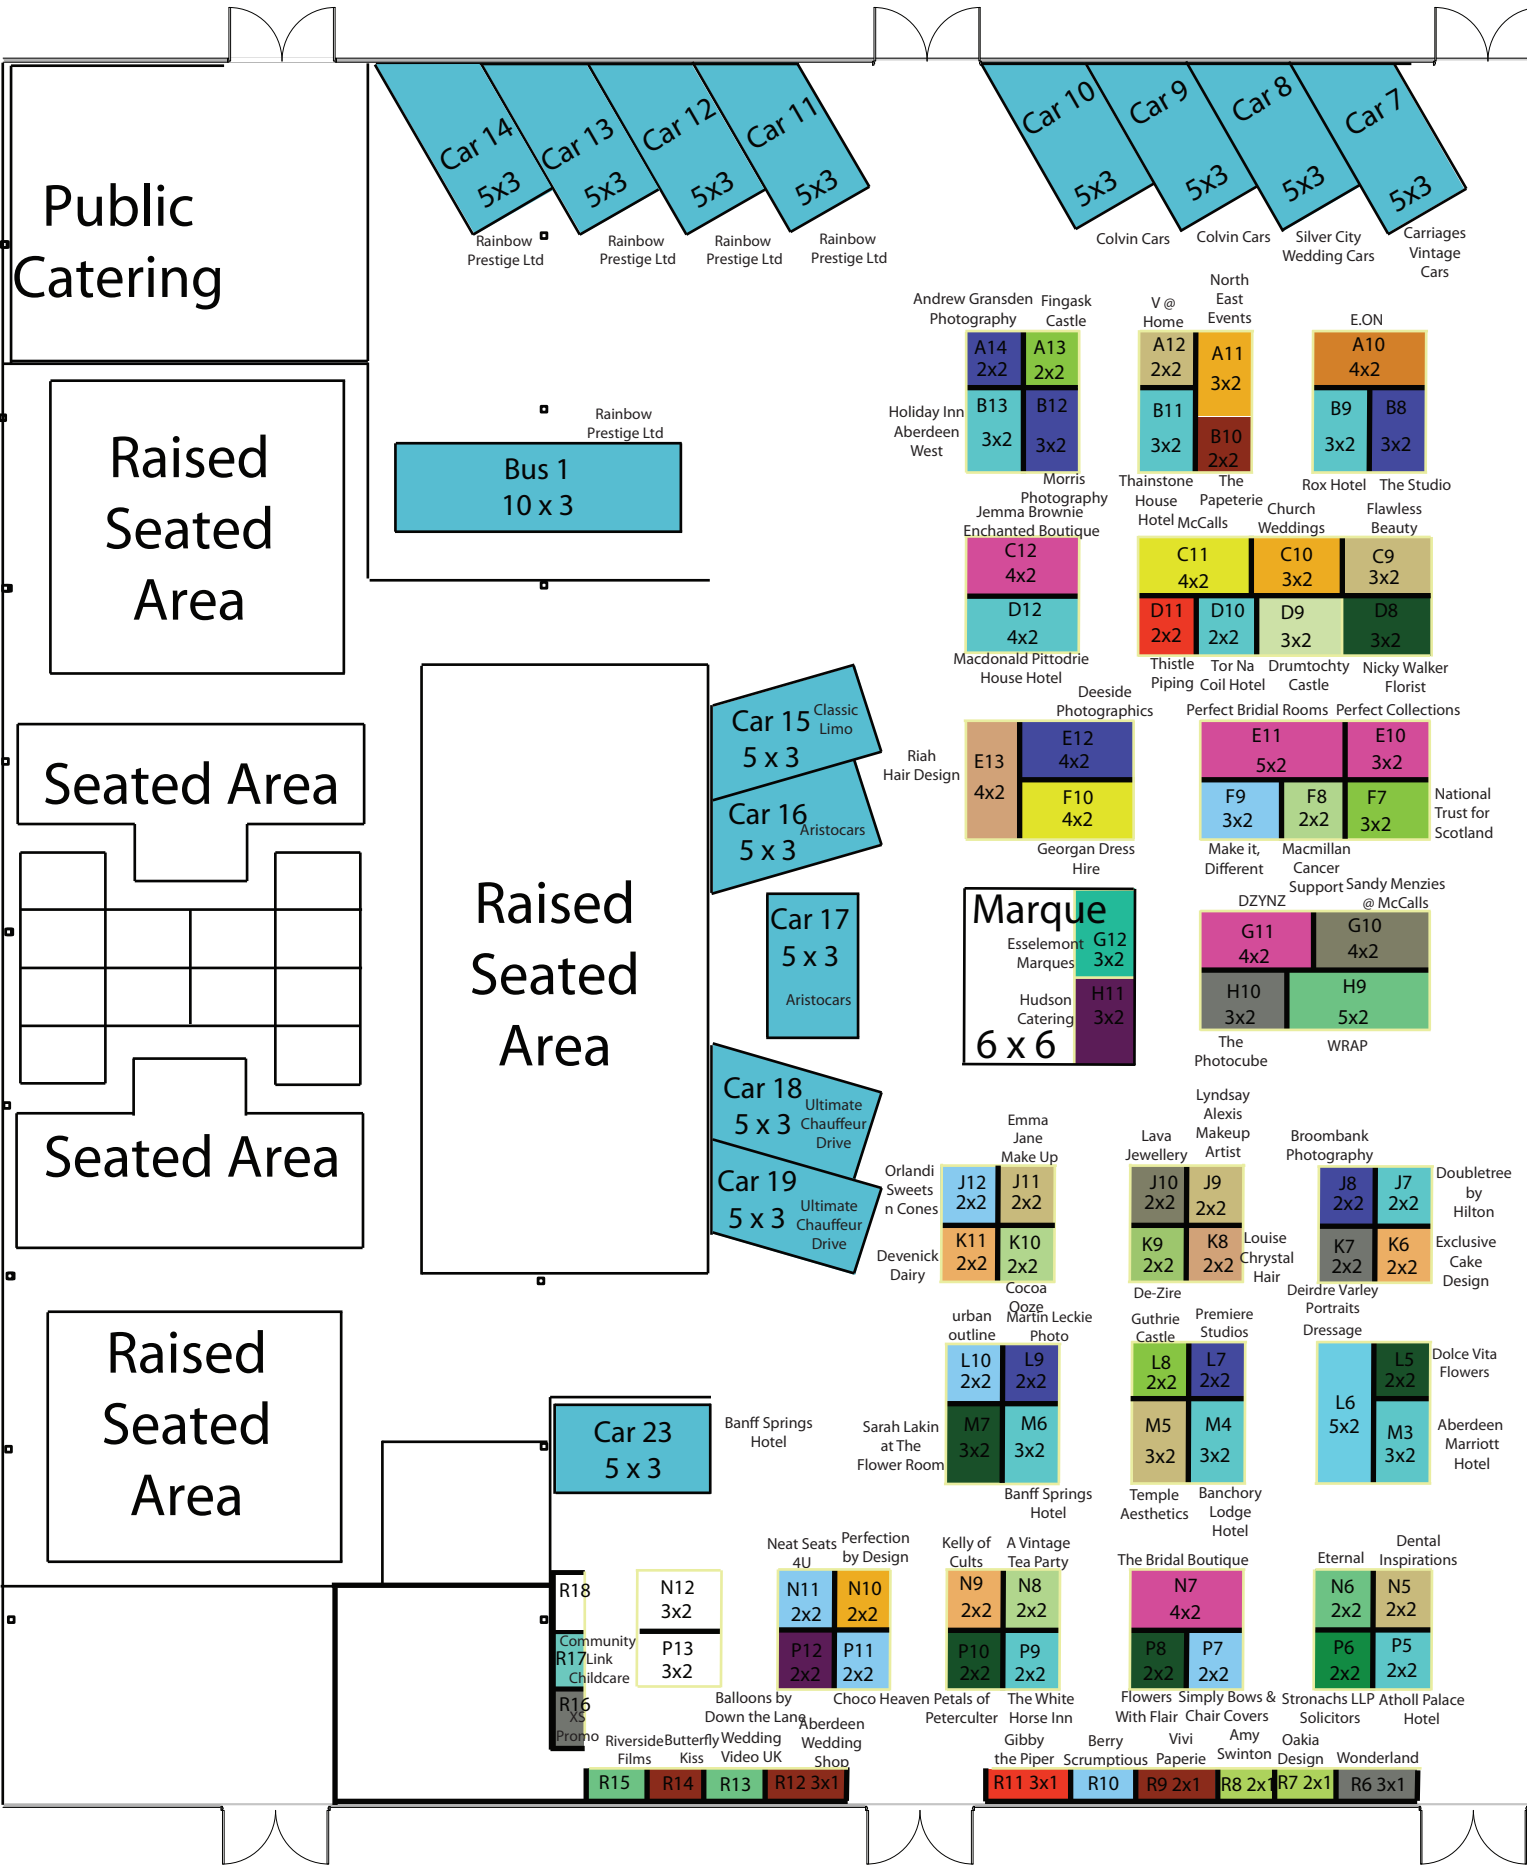

Your Wedding Exhibition 2012

P & J Arena

YWE 2012
P & J Arena

- | | | | | | | | | | | | |
|---|---|---|---|---|---|--|---|---|---|---|---|
|  |  |  |  |  |  |  |  |  |  |  |  |
| Accom | Beauty | Bridal | Cake | Car | Castle | Catering | Entertain | Accessories | Fashion | Favour | Financial Services |
|  |  |  |  |  |  |  |  |  |  |  |  |
| Flower | Registry | Hairdresser | Hats | Hen & Stag | Hotel | Jeweler | Kilts etc | Marquee Hire | MOTB | Lingerie | Photo |
|  |  |  |  |  |  |  |  |  |  | Issue 16
15 th Nov 2011
2000Hrs | |
| Piper | Reception Venue | Solicitors | Stationery | Image Consultant | Tiaras | Travel Agent | Video | Wedding Publication | Wedding Planner | | |

YWE 2012
P & J Arena

											
Beauty	Bridal	Cake	Car	Castle	Catering	Child Care	Entertain	Accessories	Fashion	Favour	Financial Services
											
Flower	Gift	Hairdresser	Hats	Hen & Stag	Hotel	Jeweler	Kilts etc	Marquee Hire	MOTB	Lingerie	Photo
										Issue 16 15th Nov. 2011 2000 Hrs	
Piper	Registry	Solicitors	Stationery	Image Consultant	Tiaras	Travel Agents	Video	Wedding Publication	Wedding Planner		